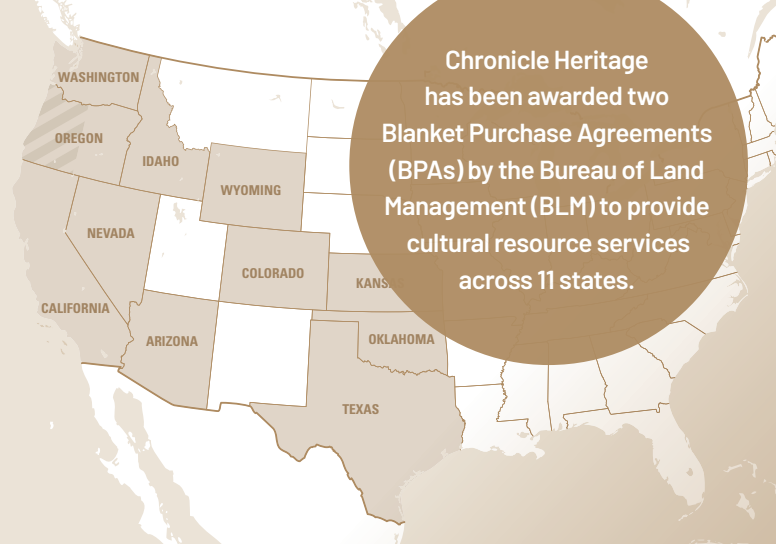

BUREAU OF LAND MANAGEMENT (BLM)

Business-Focused Cultural Resource and Heritage Management

Chronicle Heritage has been awarded two Blanket Purchase Agreements (BPAs) by the Bureau of Land Management (BLM) to provide cultural resource services across 11 states.

Chronicle Heritage supports the Bureau of Land Management in its efforts to meet compressed schedules for emergency stabilization and rehabilitation projects and other large-scale agency undertakings requiring Class III inventory.

INTERNATIONAL PRESENCE

GUAM	N. MARIANA ISLANDS
INDIA	PUERTO RICO
ITALY	UNITED ARAB EMIRATES
KINGDOM OF SAUDI ARABIA	UNITED KINGDOM
MALTA	U.S. VIRGIN ISLANDS

BREAK NEW GROUND

For more information on our services, visit ChronicleHeritage.com